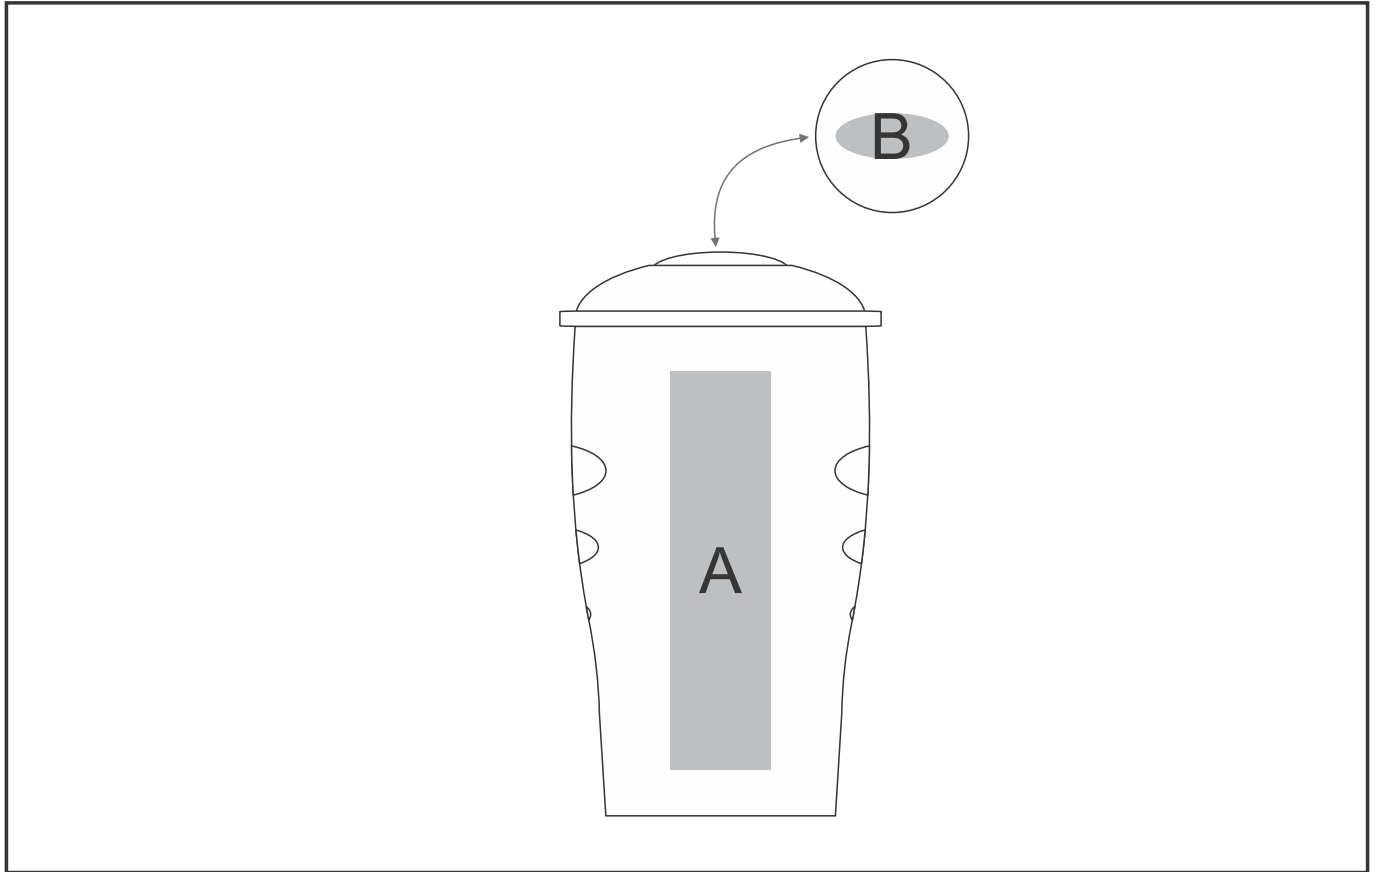

## Crave Food Capsule

### Need to know:

- Includes 1-Position Domed Sticker on **Lid** OR 1-Colour, 1-Position Pad Print on **Capsule**  
(setup fee applies)

#### **Position A**

1. Pad Print (PB) - 4 colours  
Size: 30mm wide x 55mm high

#### **Position B**

1. Dome Sticker (DB) - Full colour  
Size: 37mm wide x 15mm high